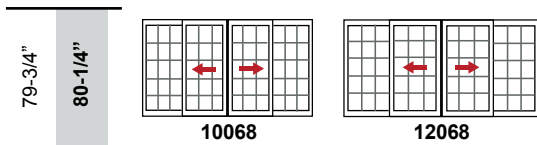

## Size Chart And Standard Colonial Grid Configurations

### 2-LITE

Unit Size	59-1/4"	71-1/4"	95-1/4"
Rough Opening	59-3/4"	71-3/4"	95-3/4"

### 3-LITE

Unit Size	106-5/8"
Rough Opening	107-1/8"

### 4-LITE

Unit Size	116-3/8"	140-3/8"
Rough Opening	116-7/8"	140-7/8"

Example of Call Number Key						
PD	77	60	68	L	G	A
Model	Series	Call # Width	Call # Height	Low-E	Grids	Argon

Seven D Industries, LP  
is a DeGol Organization Co.  
1-800-807-7006  
www.7DIndustries.com