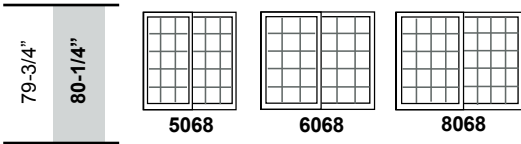

## Size Chart And Standard Colonial Grid Configurations

### 2-LITE

Unit Size	59-1/4"	71-1/4"	95-1/4"
Rough Opening	59-3/4"	71-3/4"	95-3/4"

### 3-LITE

Unit Size	106-5/8"
Rough Opening	107-1/8"