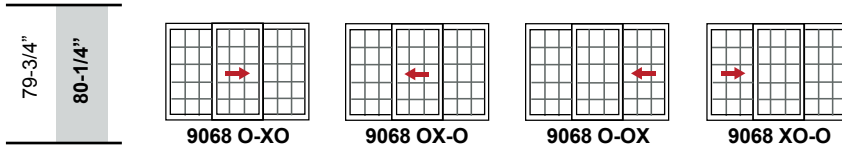

## Size Chart And Standard Colonial Grid Configurations

### 2-LITE

Unit Size	59-1/4"	71-1/4"	95-1/4"
Rough Opening	59-3/4"	71-3/4"	95-3/4"

### 3-LITE

Unit Size	106-5/8"
Rough Opening	107-1/8"