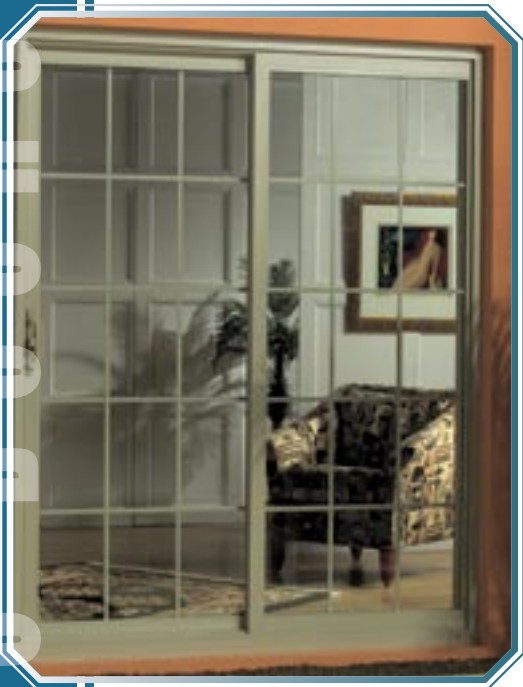

SLIDING PATIO DOORS