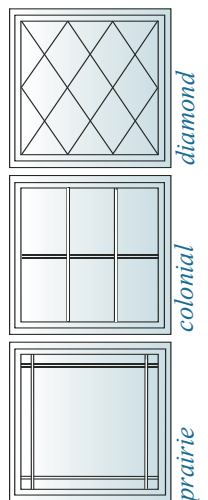

Vinyl Colors

*Colors reproduced as closely to actual color as printing will allow. For exact color, contact your Seven D Industries, LP dealer for a sample.

SEVEN D INDUSTRIES, LP
WINDOW DIVISION