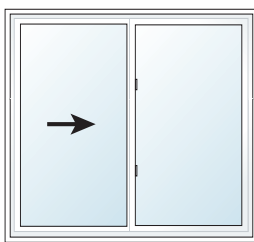

Hardware

- Precision bearing tandem rollers on operable sash.
- Cam type lock & keeper draw meeting rails together for tight seal.

Sash(es)

- Easy lift out sash(es) with pull rail(s) for easy cleaning.
- Fusion welded sash with integral pull rails for easy sash operation.
- Internally glazed units add security and makes inside the home replacement of the glass unit easier.

Weatherstripping

- Dual fin weatherstripping throughout full length interlock.

Glass

- 3/4" Insulated glass units using warm edge Intercept® Spacer.
- Low-E/Argon Gas filled glass units providing superior year-round comfort and savings.
- Optional tempered, obscure or tinted glass.

Grids

- Between the glass contour grids offer the look of a divided lite with added ease in cleaning.
- Available in tan or white and in three styles:
Colonial, Diamond and Prairie.

Screen

- Extruded aluminum screen with charcoal colored mesh standard.

Single slider diagram pictured as viewed from outside

Width		Height
78"	Max	60"
23"	Min	18"

Triple or Three Lite Slider

Width		Height
120"	Max	60"
60"	Min	18"