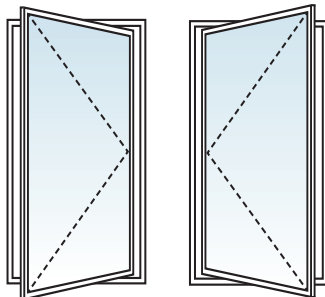

NEW CONSTRUCTION

SERIES 2000

Premium All Welded Casement Window

Frame & Sash

- Virtually maintenance free easy clean vinyl finish.
- All-welded frame and sash for increased structural integrity.
- 2 7/8" frame with full perimeter pre-punched nailing fin.
- Internally glazed units for added security and easy replacement.
- Beveled sash exterior provides aesthetically pleasing appearance.
- Sash pivots toward the center of the frame to a 90° angle, providing an approximate 3 1/4" opening for easy cleaning from inside the home.
- Multi-chambered extruded vinyl construction, enhancing the strength of the of the window and creating a thermal break for insulation.
- Optional wood extension jambs extend window jamb to interior wall for easy finishing. Jambs available in 4 9/16" and 6 9/16" jambs, either clear pine or primed white MDF.
- Full perimeter bulb seal on sash and frame.

Hardware

- Multi-point locking system pulls the sash tight against the weatherstripping for a weather-tight seal.
- All hardware features special coating that resists excessive weathering, assuring long lasting functionality.

Glass

- 3/4" Insulated glass units using warm edge Intercept® Spacer.
- Glass options include: Low-E/Argon Gas filled glass units providing superior year-round comfort and savings, tempered, obscure or tinted glass, along with a variety of grid designs.

Screen

- All operable units include a color coordinated removable aluminum extruded screen that has a tight fit to allow ventilation while keeping debris out. Easy inside home removal.

Operable Single Vent Units