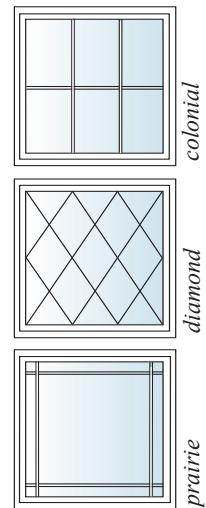

SPECIALTY WINDOWS

Bay Windows

Bringing in the Beauty of the Outdoors to Compliment Your Home Decor

Frame & Sash

- Lites available with fixed or operable casement windows, with a choice of hinging, or double hung windows.
- Unit comes fully assembled for ease in installation
- Secondary weeping system provides the optimum moisture resistance.
- Vinyl interior mullion posts
- Window head & seat are constructed of 1" furniture-grade birch.
- Fusion welded frame provides maximum view while minimalizing obstruction
- Bay windows are available in either 30° degree or 45° degree angle configurations with operating casement, fixed casement or double hung flanking windows.
- Optional oak head & seat boards and oak mullions.
- Optional polystyrene insulated seat board.

Hardware

- The operable casement units have a multi-point locking system.
- Chain support for increased structural integrity
- Optional bottom support system adds strength to installation.

Screens

- Operating vents include easy removable screens.

Grids

- Between-the-glass contour grid available in white or tan vinyl and available in three styles: Colonial, Diamond and Prairie.

Versatile Bay Windows

Bay windows have a more "angular" look comprising of 2 flanking windows and a larger picture window center.

Standard with casement flankers, double hung flankers are optional.

Width		Height
145"	Max	72"
36"	Min	27"

Vinyl Colors

*Colors reproduced as closely to actual color as printing will allow. For exact color, contact your Seven D Industries, LP dealer for a sample.