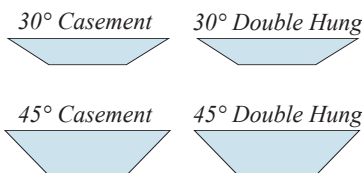

Grids

- Between-the-glass contour grid available in white or tan vinyl and available in three styles: Colonial, Diamond and Prairie.

Versatile Bay Windows

Bay windows have a more "angular" look comprising of 2 flanking windows and a larger picture window center.