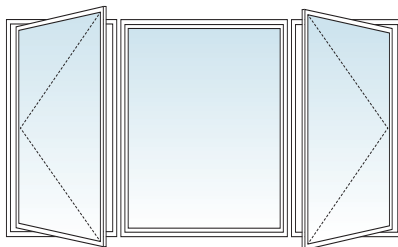

SPECIALTY WINDOWS

Bay Windows

Bringing in the Beauty of the Outdoors to Compliment Your Home Decor

Frame & Sash

- Lites available with fixed or operable casement windows, with a choice of hinging, or double hung windows.
- Unit comes fully assembled for ease in installation
- Secondary weeping system provides the optimum moisture resistance.
- Vinyl interior mullion posts
- Window head & seat are constructed of 1" furniture-grade birch.
- Fusion welded frame provides maximum view while minimalizing obstruction
- Bay windows are available in either 30° degree or 45° degree angle configurations with operating casement, fixed casement or double hung flanking windows.
- Optional oak head & seat boards and oak mullions.
- Optional polystyrene insulated seat board.

Hardware

- The operable casement units have a multi-point locking system.
- Chain support for increased structural integrity
- Optional bottom support system adds strength to installation.

Screens

- Operating vents include easy removable screens.

Grids

- Between-the-glass contour grid available in white or tan vinyl and available in three styles: Colonial, Diamond and Prairie.

Versatile Bay Windows

Bay windows have a more "angular" look comprising of 2 flanking windows and a larger picture window center.

Standard with casement flankers, double hung flankers are optional.

Width		Height
145"	Max	72"
36"	Min	27"

Vinyl Colors

*Colors reproduced as closely to actual color as printing will allow. For exact color, contact your Seven D Industries, LP dealer for a sample.