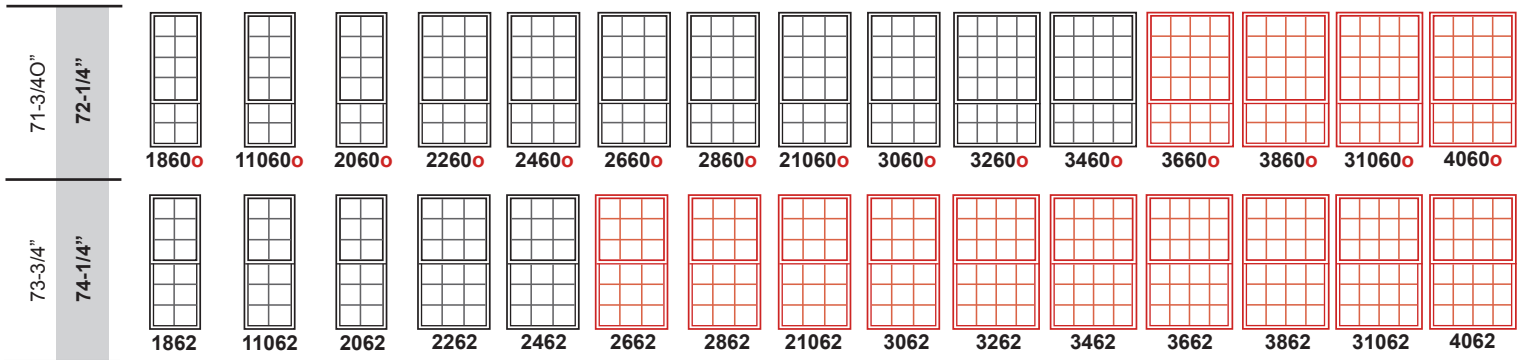

Series 5800 Single Hung Windows

Size Chart And Standard Colonial Grid Configurations

Unit Size	19-5/8"	21-5/8"	23-5/8"	25-5/8"	27-5/8"	29-5/8"	31-5/8"	33-5/8"	35-5/8"	37-5/8"	39-5/8"	41-5/8"	43-5/8"	45-5/8"	47-5/8"
Rough Opening	20-1/8"	22-1/8"	24-1/8"	26-1/8"	28 1/8"	30 1/8"	32-1/8"	34-1/8"	36-1/8"	38-1/8"	40-1/8"	42-1/8"	44-1/8"	46-1/8"	48-1/8"
35-3/4" 36-1/4"	1830	11030	2030	2230	2430	2630	2830	21030	3030	3230	3430	3630	3830	31030	4030
37-3/4" 38-1/4"	1832	11032	2032	2232	2432	2632	2832	21032	3032	3232	3432	3632	3832	31032	4032
43-3/4" 44-1/4"	1838	11038	2038	2238	2438	2638	2838	21038	3038	3238	3438	3638	3838	31038	4038
47-3/4" 48"-1/4"	1840	11040	2040	2240	2440	2640	2840	21040	3040	3240	3440	3640	3840	31040	4040
49-3/4" 50-1/4"	1842	11042	2042	2242	2442	2642	2842	21042	3042	3242	3442	3642	3842	31042	4042
53-3/4" 54-1/4"	1846	11046	2046	2246	2446	2646	2846	21046	3046	3246	3446	3646	3846	31046	4046
59-3/4" 60-1/4"	1850	11050	2050	2250	2450	2650	2850	21050	3050	3250	3450	3650	3850	31050	4050
61-3/4" 62-1/4"	1852	11052	2052	2252	2452	2652	2852	21052	3052	3252	3452	3652	3852	31052	4052
65-3/4" 66-1/4"	1856	11056	2056	2256	2456	2656	2856	21056	3056	3256	3456	3656	3856	31056	4056
71-3/4" 72-1/4"	1860	11060	2060	2260	2460	2660	2860	21060	3060	3260	3460	3660	3860	31060	4060
71-3/4C" 72-1/4"	1860c	11060c	2060c	2260c	2460c	2660c	2860c	21060c	3060c	3260c	3460c	3660c	3860c	31060c	4060c

- Drawings in this document are not to scale.
- **c** = "Cottage style units" (shorter top sash).
- **o** = "Oriel style units" (shorter bottom sash).
- **Units in red meet or exceed the following:**
 Clear openable area \geq 5.7sq.ft.
 Clear openable width \geq 20"
 Clear openable height \geq 24"