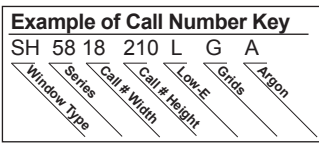

Series 5800 Single Hung Windows

Size Chart And Standard Colonial Grid Configurations

Unit Size	19-5/8"	21-5/8"	23-5/8"	25-5/8"	27-5/8"	29-5/8"	31-5/8"	33-5/8"	35-5/8"	37-5/8"	39-5/8"	41-5/8"	43-5/8"	45-5/8"	47-5/8"
Rough Opening	20-1/8"	22-1/8"	24-1/8"	26-1/8"	28 1/8"	30 1/8"	32-1/8"	34-1/8"	36-1/8"	38-1/8"	40-1/8"	42-1/8"	44-1/8"	46-1/8"	48-1/8"
35-3/4" 36-1/4"	1830	11030	2030	2230	2430	2630	2830	21030	3030	3230	3430	3630	3830	31030	4030
37-3/4" 38-1/4"	1832	11032	2032	2232	2432	2632	2832	21032	3032	3232	3432	3632	3832	31032	4032
43-3/4" 44-1/4"	1838	11038	2038	2238	2438	2638	2838	21038	3038	3238	3438	3638	3838	31038	4038
47-3/4" 48"-1/4"	1840	11040	2040	2240	2440	2640	2840	21040	3040	3240	3440	3640	3840	31040	4040
49-3/4" 50-1/4"	1842	11042	2042	2242	2442	2642	2842	21042	3042	3242	3442	3642	3842	31042	4042
53-3/4" 54-1/4"	1846	11046	2046	2246	2446	2646	2846	21046	3046	3246	3446	3646	3846	31046	4046
59-3/4" 60-1/4"	1850	11050	2050	2250	2450	2650	2850	21050	3050	3250	3450	3650	3850	31050	4050
61-3/4" 62-1/4"	1852	11052	2052	2252	2452	2652	2852	21052	3052	3252	3452	3652	3852	31052	4052
65-3/4" 66-1/4"	1856	11056	2056	2256	2456	2656	2856	21056	3056	3256	3456	3656	3856	31056	4056
71-3/4" 72-1/4"	1860	11060	2060	2260	2460	2660	2860	21060	3060	3260	3460	3660	3860	31060	4060
71-3/4C" 72-1/4"	1860c	11060c	2060c	2260c	2460c	2660c	2860c	21060c	3060c	3260c	3460c	3660c	3860c	31060c	4060c

- Drawings in this document are not to scale.
- **c** = "Cottage style units" (shorter top sash).
- **o** = "Oriel style units" (shorter bottom sash).
- **Units in red meet or exceed the following:**
 Clear openable area \geq 5.7sq.ft.
 Clear openable width \geq 20"
 Clear openable height \geq 24"