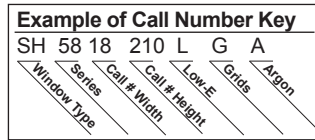

Series 5800 Double Hung Windows

Size Chart And Standard Colonial Grid Configurations

Unit Size	19-5/8"	21-5/8"	23-5/8"	25-5/8"	27-5/8"	29-5/8"	31-5/8"	33-5/8"	35-5/8"	37-5/8"	39-5/8"	41-5/8"	43-5/8"	45-5/8"	47-5/8"
Rough Opening	20-1/8"	22-1/8"	24-1/8"	26-1/8"	28 1/8"	30 1/8"	32-1/8"	34-1/8"	36-1/8"	38-1/8"	40-1/8"	42-1/8"	44-1/8"	46-1/8"	48-1/8"
35-3/4" 36-1/4"	1830	11030	2030	2230	2430	2630	2830	21030	3030	3230	3430	3630	3830	31030	4030
37-3/4" 38-1/4"	1832	11032	2032	2232	2432	2632	2832	21032	3032	3232	3432	3632	3832	31032	4032
43-3/4" 44-1/4"	1838	11038	2038	2238	2438	2638	2838	21038	3038	3238	3438	3638	3838	31038	4038
47-3/4" 48"-1/4"	1840	11040	2040	2240	2440	2640	2840	21040	3040	3240	3440	3640	3840	31040	4040
49-3/4" 50-1/4"	1842	11042	2042	2242	2442	2642	2842	21042	3042	3242	3442	3642	3842	31042	4042
53-3/4" 54-1/4"	1846	11046	2046	2246	2446	2646	2846	21046	3046	3246	3446	3646	3846	31046	4046
59-3/4" 60-1/4"	1850	11050	2050	2250	2450	2650	2850	21050	3050	3250	3450	3650	3850	31050	4050
61-3/4" 62-1/4"	1852	11052	2052	2252	2452	2652	2852	21052	3052	3252	3452	3652	3852	31052	4052
65-3/4" 66-1/4"	1856	11056	2056	2256	2456	2656	2856	21056	3056	3256	3456	3656	3856	31056	4056
71-3/4" 72-1/4"	1860	11060	2060	2260	2460	2660	2860	21060	3060	3260	3460	3660	3860	31060	4060
71-3/4C" 72-1/4"	1860c	11060c	2060c	2260c	2460c	2660c	2860c	21060c	3060c	3260c	3460c	3660c	3860c	31060c	4060c

- Drawings in this document are not to scale.
- **c** = "Cottage style units" (shorter top sash).
- **o** = "Oriel style units" (shorter bottom sash).
- **Units in red meet or exceed the following:**
 Clear openable area \geq 5.7sq.ft.
 Clear openable width \geq 20"
 Clear openable height \geq 24"