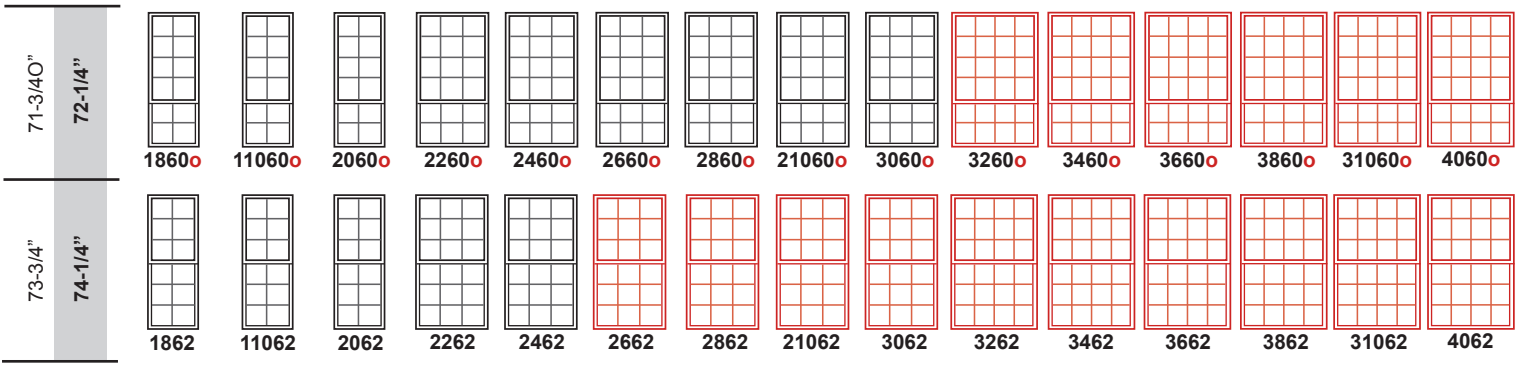

Series 5800 Double Hung Windows

Size Chart And Standard Colonial Grid Configurations

Unit Size	19-5/8"	21-5/8"	23-5/8"	25-5/8"	27-5/8"	29-5/8"	31-5/8"	33-5/8"	35-5/8"	37-5/8"	39-5/8"	41-5/8"	43-5/8"	45-5/8"	47-5/8"
Rough Opening	20-1/8"	22-1/8"	24-1/8"	26-1/8"	28 1/8"	30 1/8"	32-1/8"	34-1/8"	36-1/8"	38-1/8"	40-1/8"	42-1/8"	44-1/8"	46-1/8"	48-1/8"
35-3/4" 36-1/4"	1830	11030	2030	2230	2430	2630	2830	21030	3030	3230	3430	3630	3830	31030	4030
37-3/4" 38-1/4"	1832	11032	2032	2232	2432	2632	2832	21032	3032	3232	3432	3632	3832	31032	4032
43-3/4" 44-1/4"	1838	11038	2038	2238	2438	2638	2838	21038	3038	3238	3438	3638	3838	31038	4038
47-3/4" 48"-1/4"	1840	11040	2040	2240	2440	2640	2840	21040	3040	3240	3440	3640	3840	31040	4040
49-3/4" 50-1/4"	1842	11042	2042	2242	2442	2642	2842	21042	3042	3242	3442	3642	3842	31042	4042
53-3/4" 54-1/4"	1846	11046	2046	2246	2446	2646	2846	21046	3046	3246	3446	3646	3846	31046	4046
59-3/4" 60-1/4"	1850	11050	2050	2250	2450	2650	2850	21050	3050	3250	3450	3650	3850	31050	4050
61-3/4" 62-1/4"	1852	11052	2052	2252	2452	2652	2852	21052	3052	3252	3452	3652	3852	31052	4052
65-3/4" 66-1/4"	1856	11056	2056	2256	2456	2656	2856	21056	3056	3256	3456	3656	3856	31056	4056
71-3/4" 72-1/4"	1860	11060	2060	2260	2460	2660	2860	21060	3060	3260	3460	3660	3860	31060	4060
71-3/4C" 72-1/4"	1860c	11060c	2060c	2260c	2460c	2660c	2860c	21060c	3060c	3260c	3460c	3660c	3860c	31060c	4060c

- Drawings in this document are not to scale.
- **c** = "Cottage style units" (shorter top sash).
- **o** = "Oriel style units" (shorter bottom sash).
- **Units in red meet or exceed the following:**
 Clear openable area \geq 5.7sq.ft.
 Clear openable width \geq 20"
 Clear openable height \geq 24"